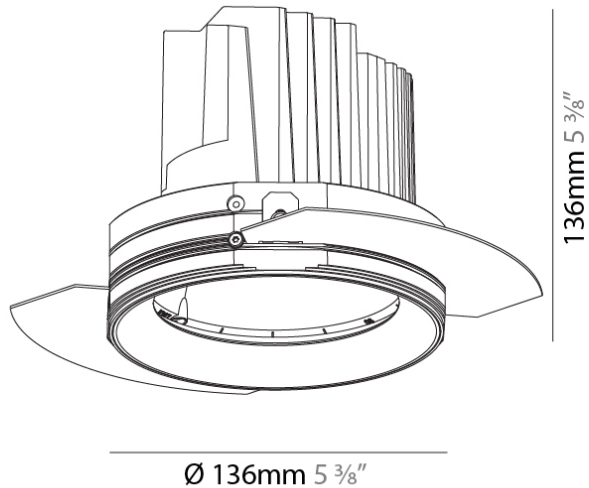

ELECTRICAL

Lamp Type: LED (Zhaga Standard)
Input Wattage (W): 13.2 / 16.5
Total Output Wattage (W): 12.1 / 14.7
Dimming: Tri-Mode (Non-Dimming and Phase Dimming (120Vac only) and 0-10V Dimming)
Driver Included: No
Driver Location: Recessed Housing
Driver Type: Constant Current - Universal
Driver Class: Class 2
Housing: See components
Input Voltage (V): 120 - 277
Constant Current (MA): 350

LED

Number of LEDs: 1
Color Temperature (°K): 2700 / 3000 / 3500 / 4000
Max. Delivered Lumen (lm): 870 / 970 / 1038 / 1060
Nominal Lumen (lm): 960 / 1070 / 1156 / 1180
CRI: >90 CRI
Efficiency (%): 90.5
Lamp Life (hrs): 50000
Upon Request: RGB-W Tunable White Special Color Temperature Special LED

OPTICAL

Reflector: 10
Beam Angle: Narrow
Adjustability: Rotational 355°; Tilt 30°
Upon Request: Special Beam Angles

RATINGS AND CERTIFICATIONS

UL Listed, ETL Listed, FCC Class B, CE, RoHS, Energy Star, ENEC, IEC, and other international standards. For assistance on 'custom' specifications, contact zteam@zaneen.com. In a constant effort to supply the best product, we reserve the right to change specifications or materials without notice. The most recent specification sheets are found at zaneen.com