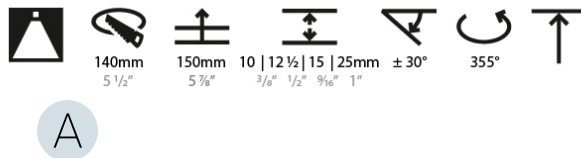

GENERAL

Series: Bioniq
 Subseries: Bioniq Round Adjustable
 Brand: Prolicht
 Division: Architectural
 Mounting Type: Trimless
 Mounting Location: Ceiling
 Subcategory: Downlight

PHYSICAL

Shape: Round
 Diameter (mm): 136
 Diameter (in): 5 3/8
 Height (mm): 136
 Height (in): 5 3/8
 Ceiling Thickness (mm): 10 / 12.5 / 15 / 25
 Ceiling Thickness (in): 3/8 or 1/2 or 9/16 or 1
 Min. Recessing Depth (mm): 150
 Min. Recessing Depth (in): 5 7/8
 Light Distribution: Adjustable / Downlight
 Weight (kg): 1.02
 Weight (lbs): 2.24
 Fixture Finish: SSR / BKV / CWI / CRY / HAB / LAG / UFT / ITA / RUA / RUR / MIC / FTG / MYG / TWT / LOD / PUS / FRO / FUP / KIA / POP / BLS / SPG / MEY / GOH / GUM / CHC / COM / ABZ / JAG / OBR / MOS / ROR
 Fixture Material: Aluminum Die Cast
 Cut-out Measurements: Ø 140mm / 5 1/2"
 Upon Request: Unique Ceiling Thickness

LED

Number of LEDs: 1
 Color Temperature (°K): 2700 / 3000 / 3500 / 4000
 Max. Delivered Lumen (lm): 870 / 970 / 1038 / 1060
 Nominal Lumen (lm): 960 / 1070 / 1156 / 1180
 CRI: >90 CRI
 Efficiency (%): 90.5
 Lamp Life (hrs): 50000
 Upon Request: RGB-W Tunable White Special Color Temperature Special LED

OPTICAL

Reflector: 10
 Beam Angle: Narrow
 Adjustability: Rotational 355°; Tilt 30°
 Upon Request: Special Beam Angles

RATINGS AND CERTIFICATIONS

UL Listed, ETL Listed, FCC Class B, CE, RoHS, Energy Star, ENEC, IEC, and other international standards. For assistance on 'custom' specifications, contact zteam@zaneen.com. In a constant effort to supply the best product, we reserve the right to change specifications or materials without notice. The most recent specification sheets are found at zaneen.com